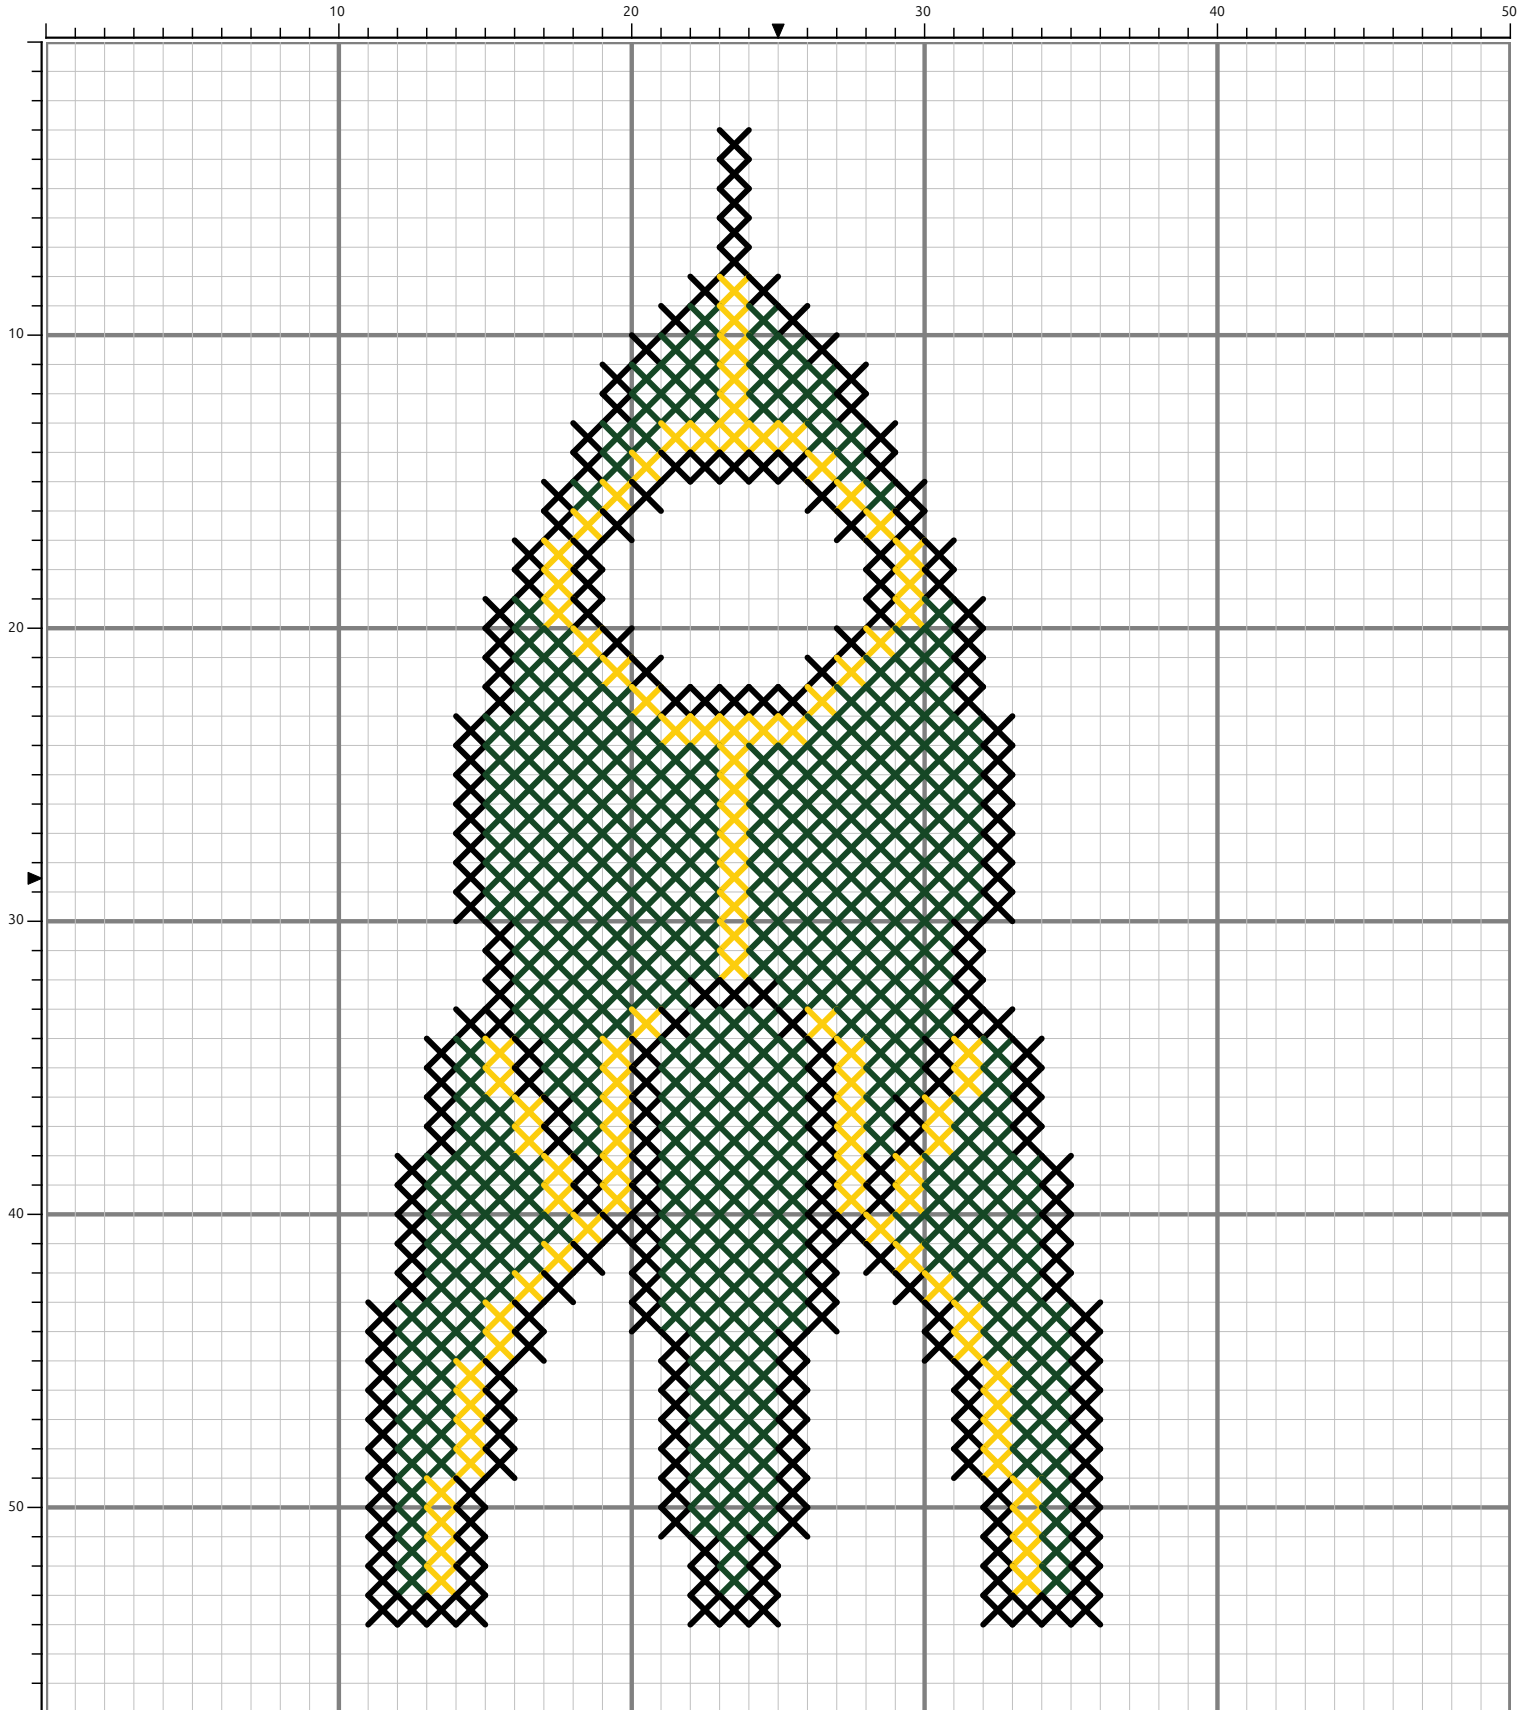

Fairydust

Created by Rhandos
CC BY-SA 4.0
2024

Pattern Size: 50 x 57
Flosses from the Anchor range.

Fairydust

Fairydust

Fairydust

Anchor Flosses

Symbol	Name	Strands	Description	Stitches	Length(m)	Skeins (8m)
✕	218	2 / 2	Juniper - DK	378	2.28	1 (0.05)
♥	291	2 / 2	Canary Yellow - DK	93	0.56	1 (0.01)
■	403	2 / 2	Black	213	1.29	1 (0.03)